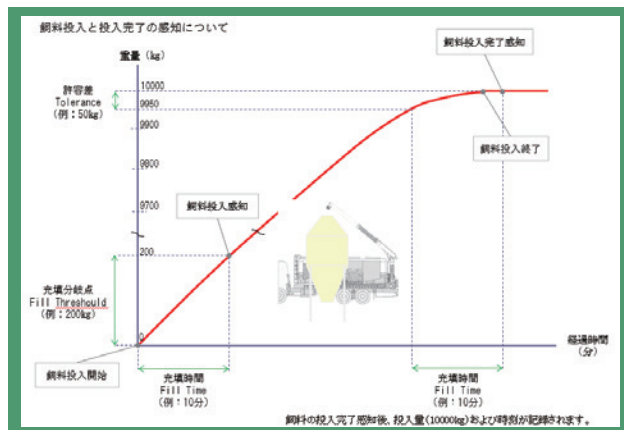

Historical Bin Weight	Historical Bin Weight Consumption	Historical Bin F F F Time	Historical Bin F F F Weight	Historical Bin F F F Weight	Historical Bin F F F Weight	Historical Bin F F F Weight
Nov 7 2021	3258	530	---	---	35	1932	1402
Nov 8 2021	3238	418	---	1528	3675	182	874
Nov 9 2021	3648	538	---	---	---	---	---
Nov 10 2021	3213	480	---	---	---	---	---
Nov 11 2021	3817	434	---	---	---	---	---
Nov 12 2021	4387	558	---	---	---	---	---
Nov 13 2021	1403	978	---	---	---	---	---
Nov 14 2021	2685	530	---	---	---	---	---
Nov 15 2021	3238	418	---	---	---	---	---
Nov 16 2021	3648	538	1528	3675	182	874	874
Nov 17 2021	3213	480	---	---	---	---	---
Nov 18 2021	4387	558	---	---	---	---	---
Nov 19 2021	1403	978	---	---	---	---	---
Nov 20 2021	2685	530	---	---	---	---	---
Nov 21 2021	3238	418	1528	3675	182	874	874
Nov 22 2021	3648	538	---	---	---	---	---
Nov 23 2021	3213	480	---	---	---	---	---
Nov 24 2021	4387	558	---	---	---	---	---
Nov 25 2021	1403	978	---	---	---	---	---
Nov 26 2021	2685	530	---	---	---	---	---
Nov 27 2021	3238	418	---	---	---	---	---
Nov 28 2021	3648	538	---	---	---	---	---
Nov 29 2021	3213	480	---	---	---	---	---
Nov 30 2021	4387	558	---	---	---	---	---

ジーニアス 飼料供給の管理画面

餌投入と投入完了の仕組み